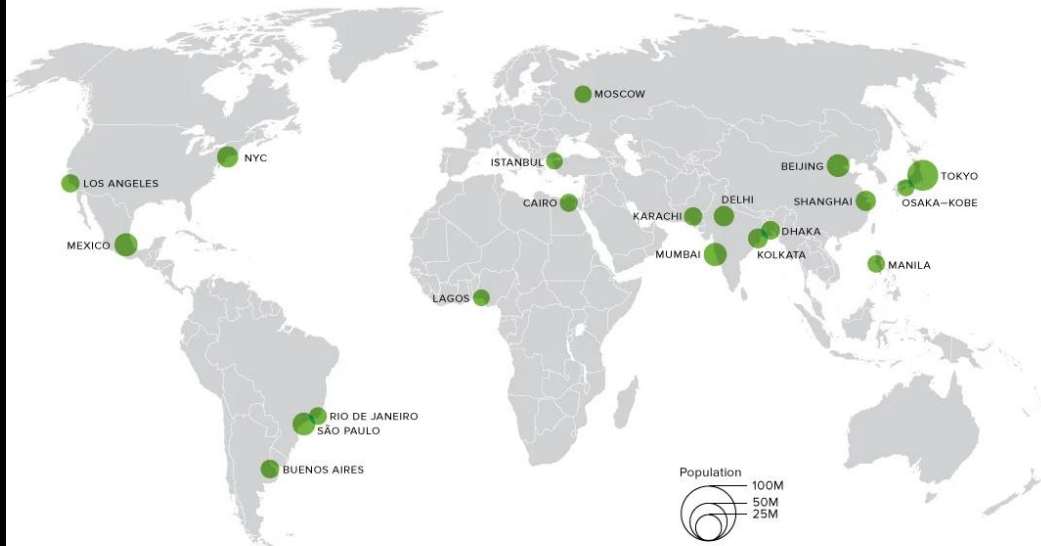

## Africa

> URL

> URL

## THE WORLD'S 20 MOST POPULOUS MEGACITIES (2010 - 2100)

A total of 13 African cities will surpass New York in size over the next 80 years

### 2010 TOP 20 CITIES BY POPULATION

SOURCE: Global Cities Institute

visualcapitalist.com