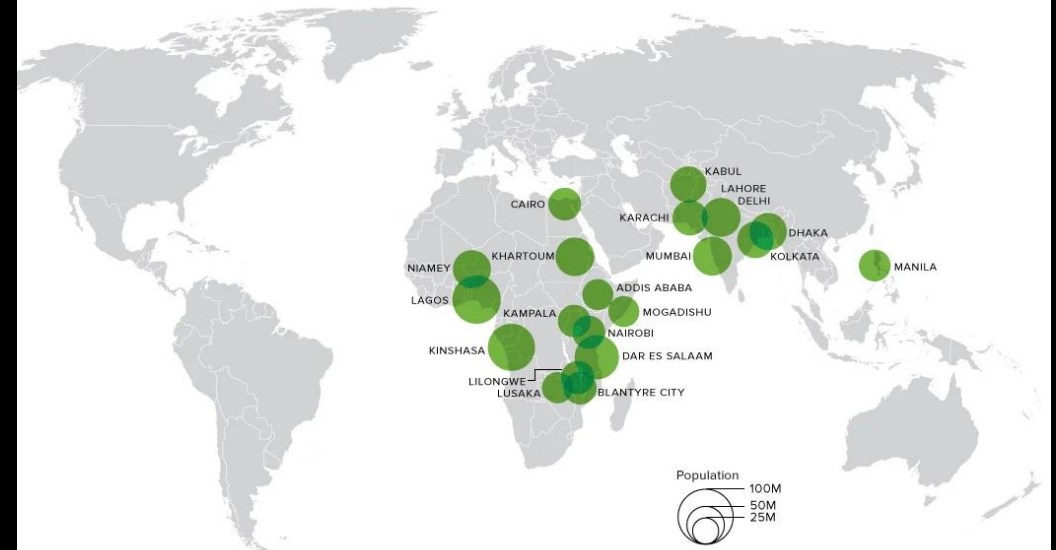

## THE WORLD'S 20 MOST POPULOUS MEGACITIES (2010 - 2100)

A total of 13 African cities will surpass New York in size over the next 80 years

### 2010 TOP 20 CITIES BY POPULATION

SOURCE: Global Cities Institute

visualcapitalist.com

### 2100 TOP 20 CITIES BY POPULATION

SOURCE: Global Cities Institute

visualcapitalist.com

MSD Lecture

World will sink without Contraception