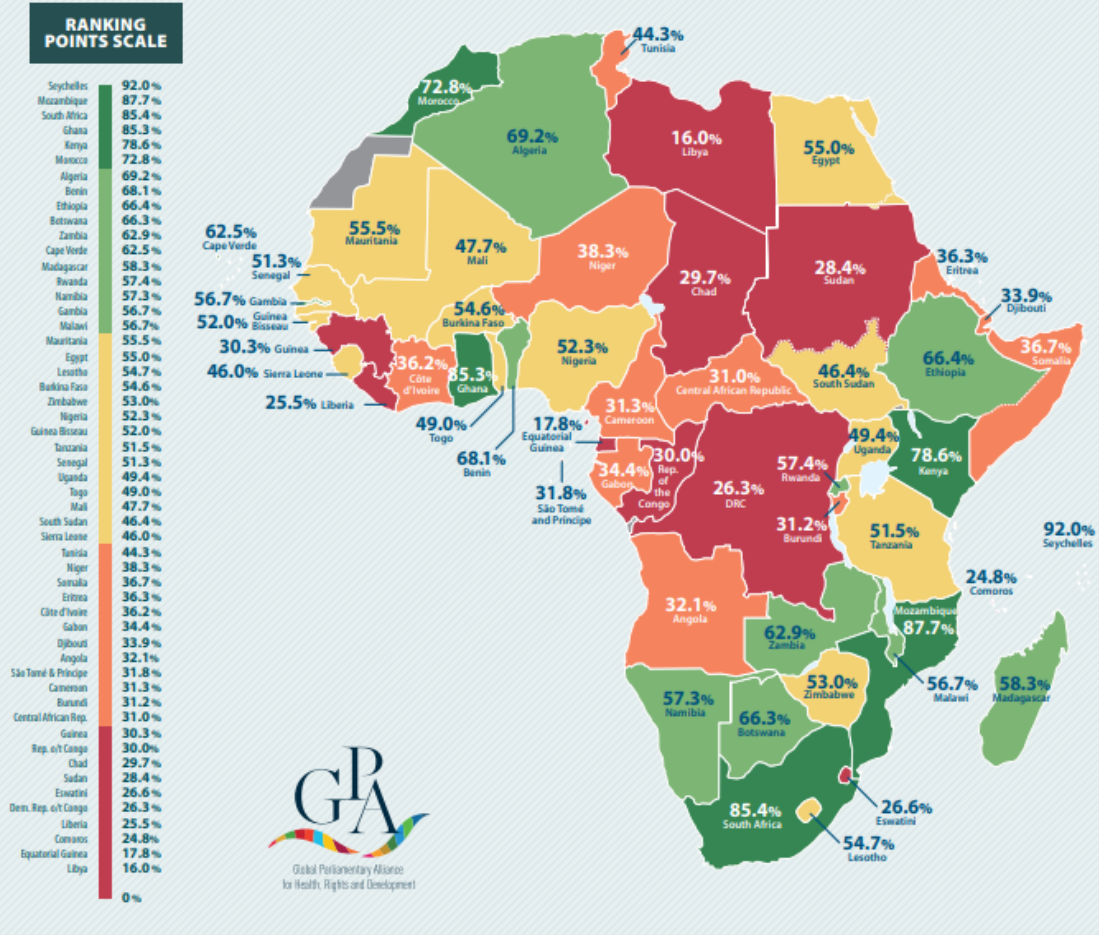

GLOBAL CONTRACEPTION POLICY ATLAS AFRICA

Benchmarking the performance of countries' political leadership on access to contraception, national and international policies and funding.

SEPTEMBER 2020